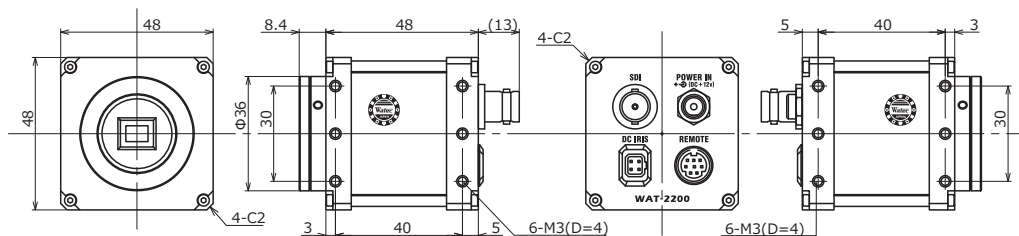

Dimensions

Specifications

Pick-up element	1/2.8 inch CMOS image sensor	
Number of effective pixels	1944(H) × 1224(V)	
Unit cell size	2.8µm(H) × 2.8µm(V)	
Imaging system	RGB+W array mosaic filters on chip	
Synchronizing system	Internal	
Scanning system	Progressive	
Video outputs	3G-SDI (SMPTE424M Compatible, LevelA, YCbCr4:2:2 10bit)	
	HD-SDI (SMPTE292M Compatible, YCbCr4:2:2 10bit)	
Output format	1080/60p, 1080/59.94p, 1080/50p, 1080/60i, 1080/59.94i, 1080/50i, 1080/30p, 1080/29.97p, 1080/25p, 720/60p, 720/59.94p, 720/50p	
Minimum illumination	0.1 lx F1.2 (AGC HIGH=66dB, Shutter=OFF)	
S/N	More than 50dB (AGC OFF=0dB, γ=1.0)	
Function settings	OSD : Remote controller, Communication : RS-232	
AE mode	Fixed	1/60*, 1/100, 1/120, 1/200, 1/500, 1/1000, 1/2000, 1/5000, 1/10000 sec. ※Depends on Output format.
	EI	1/60* - 1/10000 sec. ※Depends on Output format.
White balance	ATW, PWB, MWB, PRESET (3200K, 4300K, 5100K, 6300K)	
AGC	ON	0 - 32dB (LOW), 0 - 42dB (MID), 0 - 66dB (HIGH)
	OFF	—
MGC	0-30dB (2dB step)	
Day/Night	—	
Noise reduction	2DNR OFF/ON Level adjustable	
Wide dynamic range	D-WDR OFF/ON Level adjustable	
Lens iris	DC	
Back light compensation	BLC	
White blemish correction	Up to 1023 pixels	
Sharpness	Level adjustable	
Defog	OFF/ON	
Digital zoom	—	
Privacy mask	16 masks	
Mirror image	OFF, V-FLIP, H-FLIP, HV-FLIP	
Freeze	—	
Motion detection	—	
Neg.image	—	
Interface	BNC (HD-SDI), Power in, Auto iris, miniDIN8P (RC-02, RS-232)	
Power supply	DC+12V±10%	
Power consumption	2.64W (220mA)	
Operating temperature	-10 - +50°C	
Storage temperature	-30 - +70°C	
Operating / Storage humidity	95% RH or less (Without condensation)	
Lens mount	CS mount	
Weight	Approx. 135g	
Accessories	WPDC12-R (DC plug), Hex. wrench, Camera bracket, RC-02 (Remote control)	