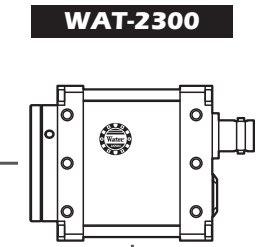

Dimensions

Specifications

Pick-up element	1/2.8 inch CMOS image sensor	
Number of effective pixels	1944(H) × 1224(V)	
Unit cell size	2.8μm(H) × 2.8μm(V)	
Imaging system	RGB+W array mosaic filters on chip	
Synchronizing system	Internal	
Scanning system	Progressive	
Video output	HD-TVI	
Output format	1080/30p, 1080/25p, 720/60p, 720/50p, 720/30p, 720/25p	
Minimum illumination	0.1 lx F1.2 (AGC HIGH=66dB, Shutter=OFF)	
S/N	More than 50dB (AGC OFF=0dB, γ=1.0)	
Function settings	OSD : Remote controller, Communication : RS-232	
AE mode	Fixed	1/30*, 1/100, 1/120, 1/200, 1/500, 1/1000, 1/2000, 1/5000, 1/10000 sec. ※Depends on Output format.
	EI	1/30* - 1/10000 sec. ※Depends on Output format.
White balance	ATW, PWB, MWB, PRESET (3200K, 4300K, 5100K, 6300K)	
AGC	ON	0 - 32dB (LOW), 0 - 42dB (MID), 0 - 66dB (HIGH)
	OFF	—
MGC	0 - 30dB (2dB step)	
Day/Night	—	
Noise reduction	2DNR OFF/ON Level adjustable	
Wide dynamic range	D-WDR OFF/ON Level adjustable	
Lens iris	DC	
Back light compensation	BLC	
White blemish correction	Up to 1023 pixels	
Sharpness	Level adjustable	
Defog	OFF/ON	
Digital zoom	—	
Privacy mask	16 masks	
Mirror image	OFF, V-FLIP, H-FLIP, HV-FLIP	
Freeze	—	
Motion detection	—	
Neg.image	—	
Interface	BNC (HD-TVI), Power in, Auto iris, miniDIN8P (RC-02, RS-232)	
Power supply	DC+12V±10%	
Power consumption	1.92W (160mA)	
Operating temperature	-10 - +50°C	
Storage temperature	-30 - +70°C	
Operating / Storage humidity	95% RH or less (Without condensation)	
Lens mount	CS mount	
Weight	Approx. 135g	
Accessories	WPDC12-R (DC plug), Hex. wrench, Camera bracket, RC-02 (Remote control)	

Accessories Options

CS-mount lenses

M13VG288IR M13VG850IR
AG3Z2812FCS-MPWIR AG4Z1214FCS-MPIR

Miniature lenses / Mount adaptors

M2520BC-12 M2920BC-12
M3718BC-12 M0620BC-12 29PMA-M12-125
M0820BC-12

C-mount adaptor

C-mount lenses
34CMA-R
※Not in our lineup

Stands

MS50 WH-31 WH-11 WH-21

WAT-2300

VIDEO OUT (BNC)
POWER IN (DC12V)

REMOTE

RS-232

Remote control