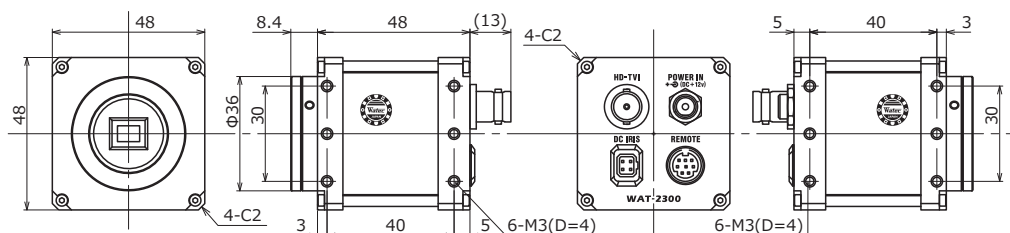

Dimensions

Specifications

Pick-up element	1/2.8 inch CMOS image sensor	
Number of effective pixels	1944(H) × 1224(V)	
Unit cell size	2.8μm(H) × 2.8μm(V)	
Imaging system	RGB+W array mosaic filters on chip	
Synchronizing system	Internal	
Scanning system	Progressive	
Video output	HD-TVI	
Output format	1080/30p, 1080/25p, 720/60p, 720/50p, 720/30p, 720/25p	
Minimum illumination	0.1 lx F1.2 (AGC HIGH=66dB, Shutter=OFF)	
S/N	More than 50dB (AGC OFF=0dB, γ=1.0)	
Function settings	OSD : Remote controller, Communication : RS-232	
AE mode	Fixed	1/30*, 1/100, 1/120, 1/200, 1/500, 1/1000, 1/2000, 1/5000, 1/10000 sec. ※Depends on Output format.
	EI	1/30* - 1/10000 sec. ※Depends on Output format.
White balance	ATW, PWB, MWB, PRESET (3200K, 4300K, 5100K, 6300K)	
AGC	ON	0 - 32dB (LOW), 0 - 42dB (MID), 0 - 66dB (HIGH)
	OFF	—
MGC	0 - 30dB (2dB step)	
Day/Night	—	
Noise reduction	2DNR OFF/ON Level adjustable	
Wide dynamic range	D-WDR OFF/ON Level adjustable	
Lens iris	DC	
Back light compensation	BLC	
White blemish correction	Up to 1023 pixels	
Sharpness	Level adjustable	
Defog	OFF/ON	
Digital zoom	—	
Privacy mask	16 masks	
Mirror image	OFF, V-FLIP, H-FLIP, HV-FLIP	
Freeze	—	
Motion detection	—	
Neg.image	—	
Interface	BNC (HD-TVI), Power in, Auto iris, miniDIN8P (RC-02, RS-232)	
Power supply	DC+12V±10%	
Power consumption	1.92W (160mA)	
Operating temperature	-10 - +50°C	
Storage temperature	-30 - +70°C	
Operating / Storage humidity	95% RH or less (Without condensation)	
Lens mount	CS mount	
Weight	Approx. 135g	
Accessories	WPDC12-R (DC plug), Hex. wrench, Camera bracket, RC-02 (Remote control)	