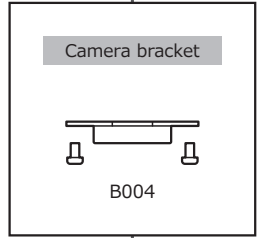

Accessories Options

CS-mount lenses

M13VG288IR M13VG850IR
AG3Z2812FCS-MPWIR AG4Z1214FCS-MPIR

Miniature lenses / Mount adaptors

M2520BC-12 M2920BC-12
M3718BC-12 M0620BC-12 29PMA-M12-125
M0820BC-12

C-mount adaptor

C-mount lenses
34CMA-R
※Not in our lineup

Stands

MS50 WH-31 WH-11 WH-21

WAT-2300

VIDEO OUT (BNC)
POWER IN (DC12V)

REMOTE

RS-232

Remote control

RC-02

Cable

3C2V (BNC/BNC)

DVR ※Not in our lineup
HDMI cable ※Not in our lineup

Monitor
※Not in our lineup

Power supply adaptors

SWI12-12-N-P5 SWI12-12-E-P5

Cable

CB-03

PC
PC
※Not in our lineup

Water resistant camera housing / Mounting brackets

VCHO-15S WH-6N PTP-300