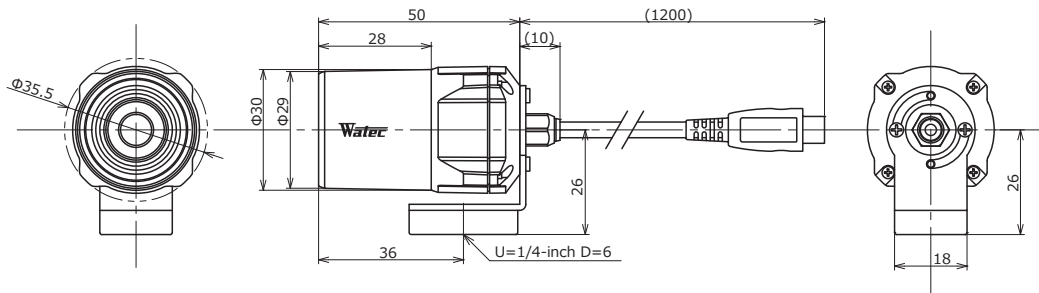

Dimensions

Specifications

Pick-up element	1/2.8 inch CMOS image sensor	
Number of effective pixels	1984(H) × 1225(V)	
Unit cell size	2.8μm(H) × 2.8μm(V)	
Imaging system	RGB primary color bayer arrangement mosaic filters on chip	
Synchronizing system	Internal	
Scanning system	Progressive	
Output size	1920×1080, 1280×1024, 1280×800, 1280×720, 640×480, 320×240, 176×144, 160×120	
Max. frame rate	30 fps	
Video compression	MJPEG, YUY2	
Video output	USB Video Class (Compatible)	
Resolution (H)	More than 680 (Center)	
Minimum illumination	0.5 lx F1.8 (AGC ON=42dB, Shutter=OFF)	
	0.25 lx F1.8 (AGC ON=42dB, Shutter=1/15 sec.)	
S/N	-	
Function settings	Camera Viewer	
AE mode	Fixed	1/15 sec.
		1/30, 1/60, 1/120, 1/250, 1/500, 1/1000, 1/2000, 1/4000, 1/8000 sec.
	EI	1/30 - 1/8000 sec.
		1/15 - 1/8000 sec.
White balance	ATW, MWB	
AGC	ON	0 - 42dB
	OFF	-
MGC	0 - 24dB	
Gamma characteristics	γ=USER (Level adjustable)	
Noise reduction	-	
Wide dynamic range	-	
Lens iris	-	
Back light compensation	BLC	
White blemish correction	-	
Sharpness	Level adjustable	
Defog	-	
Digital zoom	-	
Privacy mask	-	
Mirror image	-	
Freeze	-	
Motion detection	-	
Neg.image	-	
Interface	USB (High speed)	
Power supply	USB +5V	
Power consumption	0.6W (120mA)	
Operating temperature	-10 - +50°C	
Storage temperature	-30 - +70°C	
Operating / Storage humidity	95% RH or less (Without condensation)	
Standard lens	M3718BC-12 (f3.7 F1.8)	
Cable length	1.2m (Max. 3.0m)	
Weight	Approx. 85g	
Accessories	-	
Min. System Requirements	CPU	800MHz or faster
	RAM	512MB or larger
	Others	USB2.0 Port
Recommended System Specifications	CPU	Intel® Core TM i Series
	RAM	2GB or larger
	Others	USB2.0 Port, 1920×1080 or better resolution display
Operation Confirmed OS	Windows XP 32bit/64bit (SP2, 3), Windows Vista 32bit/64bit, Windows 7 32bit/64bit, Windows 8 32bit/64bit, Windows 8.1 32bit/64bit, Windows 10 32bit/64bit, Android 4.0 or newer