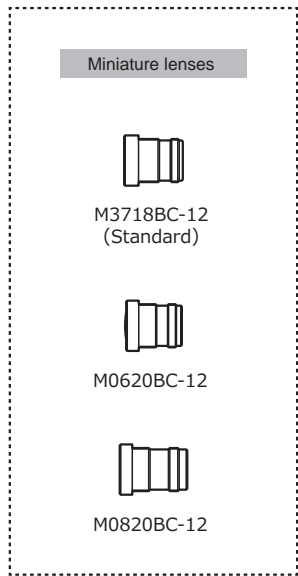

Options

※ WAT-02U2D with optional lenses are made to order